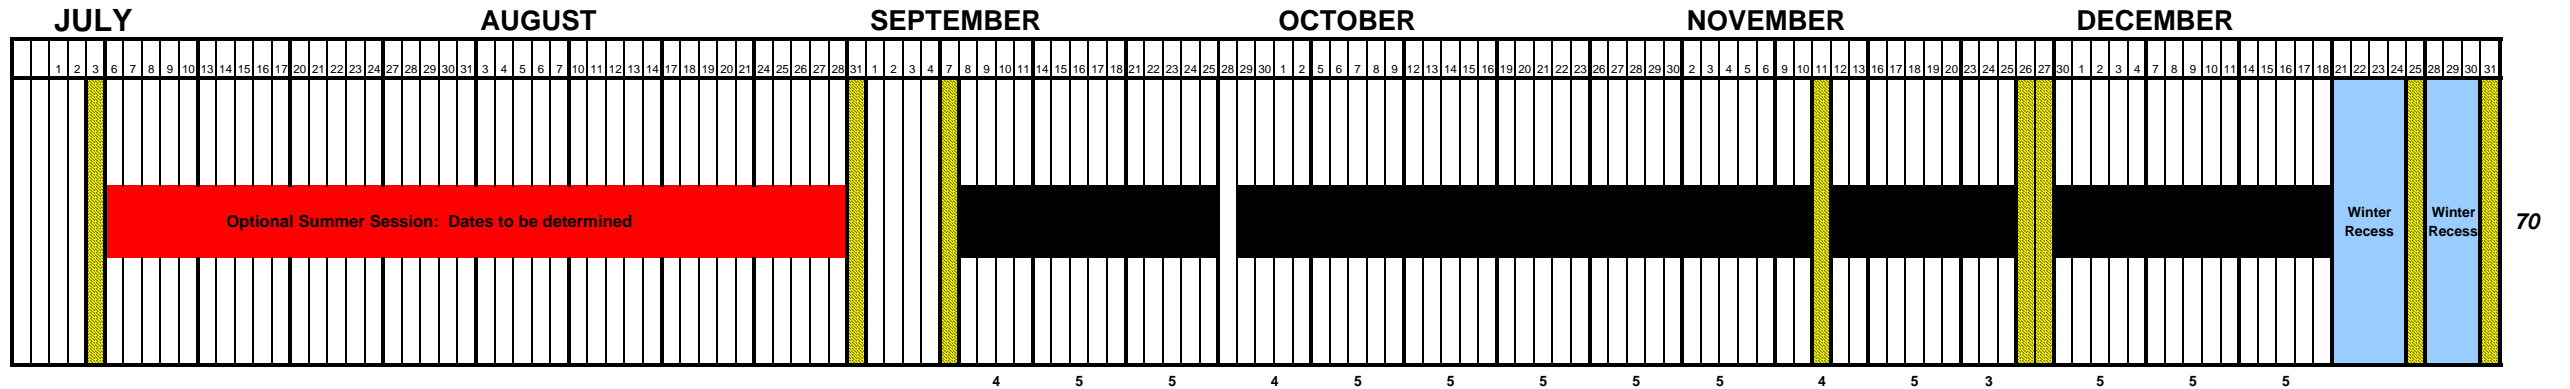

LOS ANGELES UNIFIED SCHOOL DISTRICT DIVISION OF ADULT AND CAREER EDUCATION

C BASIS SINGLE TRACK INSTRUCTIONAL SCHOOL CALENDAR 2009-2010

Holiday
 Instructional Days
 Recess
 Summer
* Spring Semester Begins

approved 3-16-09

HOLIDAYS

11-11-09 Veteran's Day	1-01-10 New Year's Day	6-25-10 Last Day of Instruction
11-26 & 11-27-09 Thanksgiving Holiday	1-18-10 Dr. Martin Luther King Jr Day	
12-25-09 Christmas Day	2-15-10 President's Day	
12-31-09 Alternate Lincoln's Day	5-31-10 Memorial Day Observed	

WINTER/SPRING RECESS

12-21-09 thru 1-4-10
3-29-10 thru 4-2-10

NON-ASSIGNED, NON-PAID DAYS

Mon. 9-28-09	Sat. 12-26-09	1-5-10 to 1-8(9)-10
Sat. 11-28-09	Sat. 1-2-10	Sat. 4-3-10